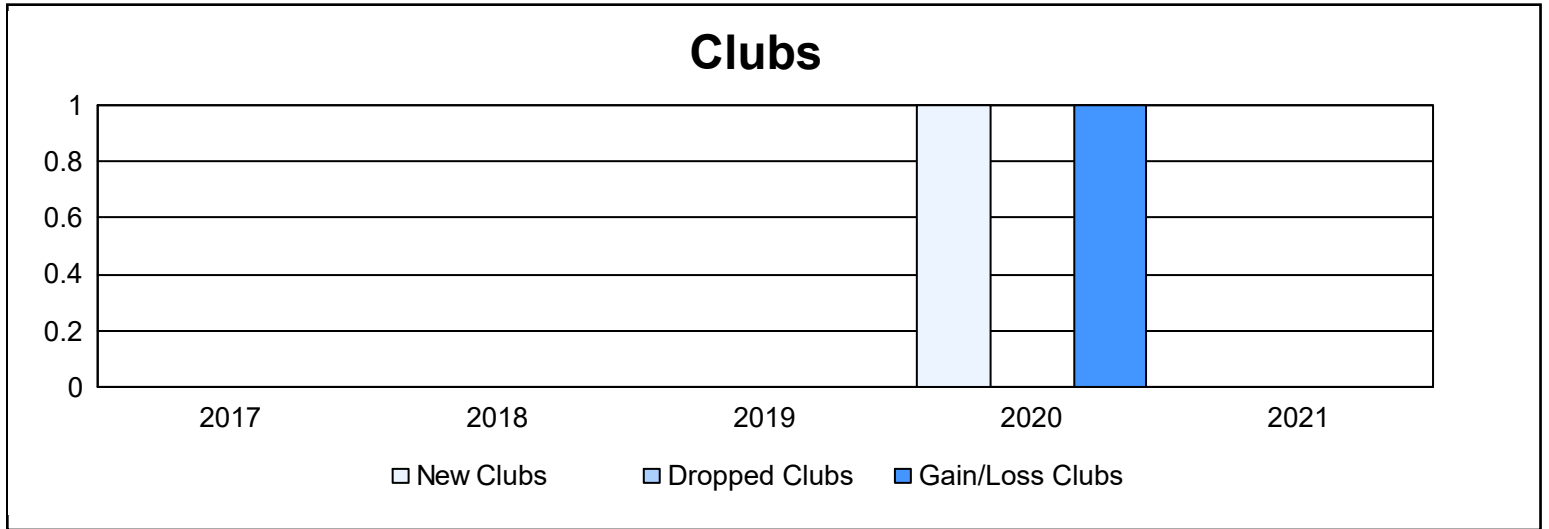

Year	New Clubs	Dropped Clubs	Gain/Loss Clubs	New Members	Charter Members	Reinstate Members	Transfer Members	Total Member Added	Total Members Dropped	Gain/Loss Members
2016-2017	0	0	0	49	0	1	2	52	50	2
2017-2018	0	0	0	53	0	0	8	61	71	-10
2018-2019	0	0	0	43	0	0	7	50	55	-5
2019-2020	1	0	1	65	23	1	5	94	52	42
2020-2021	0	0	0	42	0	0	3	45	66	-21
<b>Average</b>	<b>0</b>	<b>0</b>	<b>0</b>	<b>50</b>	<b>5</b>	<b>0</b>	<b>5</b>	<b>60</b>	<b>59</b>	<b>2</b>

### Membership Composition June 2021 Cumulative