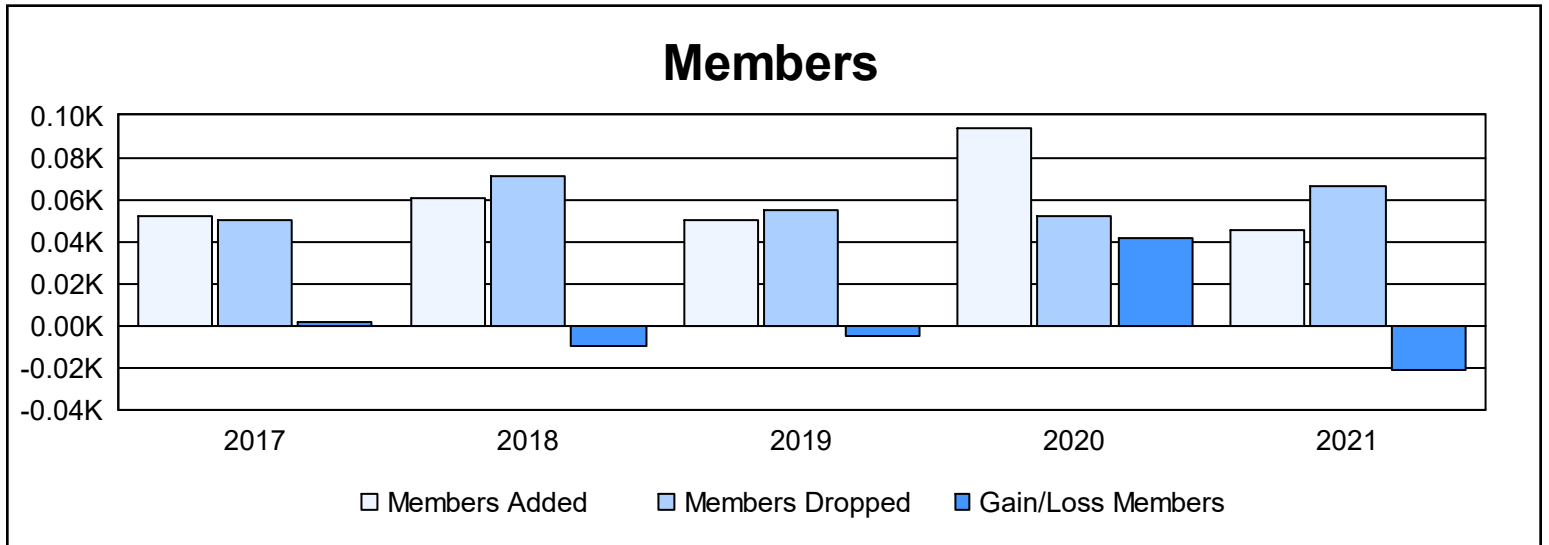

Year	New Clubs	Dropped Clubs	Gain/Loss Clubs	New Members	Charter Members	Reinstate Members	Transfer Members	Total Member Added	Total Members Dropped	Gain/Loss Members
2016-2017	0	0	0	49	0	1	2	52	50	2
2017-2018	0	0	0	53	0	0	8	61	71	-10
2018-2019	0	0	0	43	0	0	7	50	55	-5
2019-2020	1	0	1	65	23	1	5	94	52	42
2020-2021	0	0	0	42	0	0	3	45	66	-21
<b>Average</b>	<b>0</b>	<b>0</b>	<b>0</b>	<b>50</b>	<b>5</b>	<b>0</b>	<b>5</b>	<b>60</b>	<b>59</b>	<b>2</b>

### Membership Composition June 2021 Cumulative