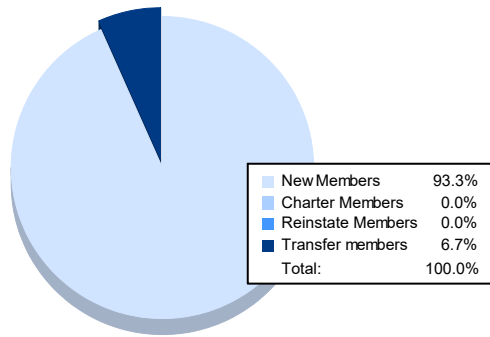

Year	New Clubs	Dropped Clubs	Gain/Loss Clubs	New Members	Charter Members	Reinstate Members	Transfer Members	Total Member Added	Total Members Dropped	Gain/Loss Members
2016-2017	0	0	0	49	0	1	2	52	50	2
2017-2018	0	0	0	53	0	0	8	61	71	-10
2018-2019	0	0	0	43	0	0	7	50	55	-5
2019-2020	1	0	1	65	23	1	5	94	52	42
2020-2021	0	0	0	42	0	0	3	45	66	-21
<b>Average</b>	<b>0</b>	<b>0</b>	<b>0</b>	<b>50</b>	<b>5</b>	<b>0</b>	<b>5</b>	<b>60</b>	<b>59</b>	<b>2</b>

### Membership Composition June 2021 Cumulative